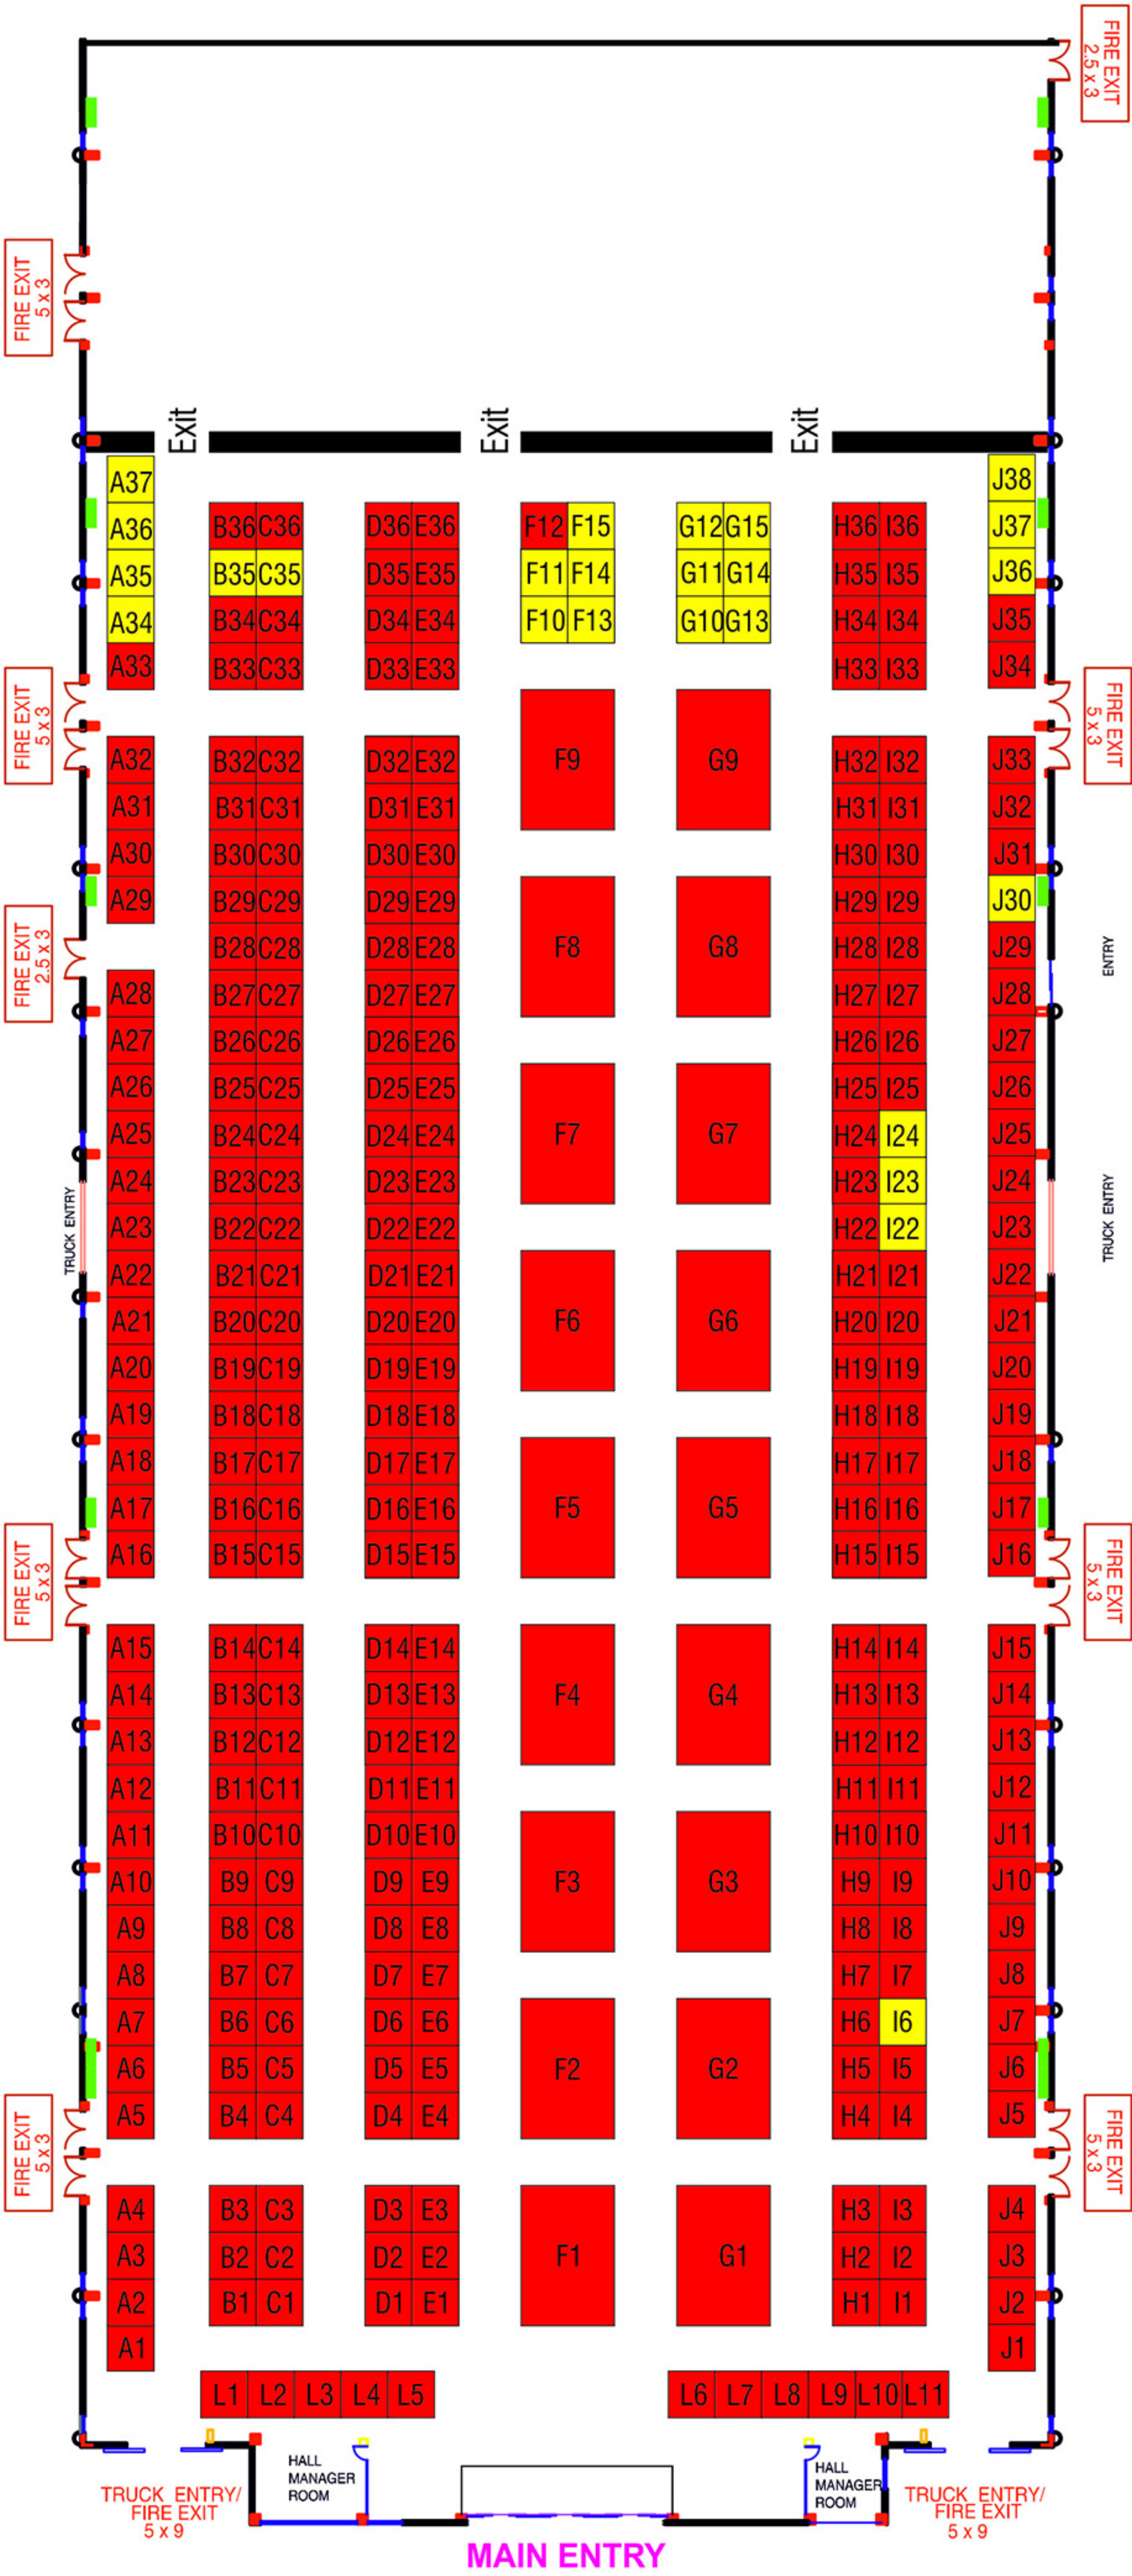

FLOOR PLAN

Total Available for Sales 25No's 3X3 Stalls
 Stall No :A3, A36, A35,
 B35,
 C35,
 F10, F11, F13, F14, F15,
 G10, G11, G12, G13, G14, G15
 I6, I22, I23, I24,
 J30, J36, J37, J38

Yellow Available on 100% Payment Only first come basis. (No Booking with Advance)

Red Sold Out

3X3 mtr

3X3 mtr
230 No's

9x6 mtr
20 No's